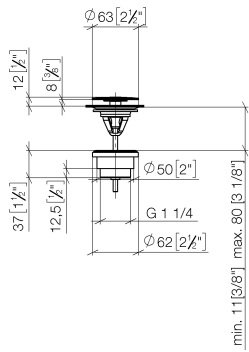

Basin Waste without press-closing 1 1/4" - Durabronz (23kt Gold)

IMO

10 126 970

Only suitable for sinks without an overflow.

10 126 970

mm [inches]

10 126 970

Parts for other finishes can be found here: [Chrome](#)

Spare parts list

No.	Item Number	Name	Quantity used	Delivery time
1	09 31 20 097-09	plug	1	40
2	09 30 30 179 90	screw	1	2
3	09 11 01 038-09	cup	1	40
4	09 14 05 061 90	seal	1	2
5	09 14 03 153 90	seal	1	2
6	09 11 10 156-09	connection	1	60